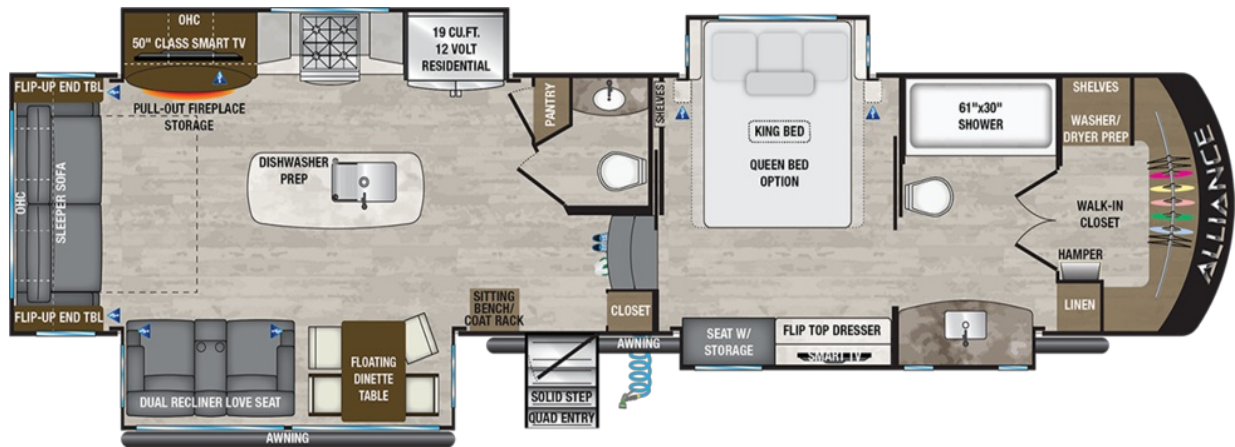

PARADIGM 370FB

40' - 4"
LENGTH

13' 5"
HEIGHT

13,687 lbs
DRY WEIGHT

16,500 lbs
GVWR

2,623 lbs
HITCH WEIGHT

98 / 106 / 106 Gal
FRESH/GRAY/BLACK

CUSTOMER DRIVEN FEATURES

Innovative Storage Solutions

- Flip Up Storage in End Tables, Bed-room Dresser and Pull Out Storage In Fireplace

Flush Floor Kitchen Slide Out

- Eliminates Awkward Lip in Kitchen Slide

Benchmark Chassis

- Stronger Design + Flush Upper Deck = Smarter Chassis / Space Saver

High Gloss Sidewalls with AZDEL Composite Substrate

- Mold and Rot Resistant

Huge Residential Shower with Flip Down Teak Seat

Designer Accent Lighting Throughout

- Kitchen Sink Surround, Crown Molding and Kitchen Soffit