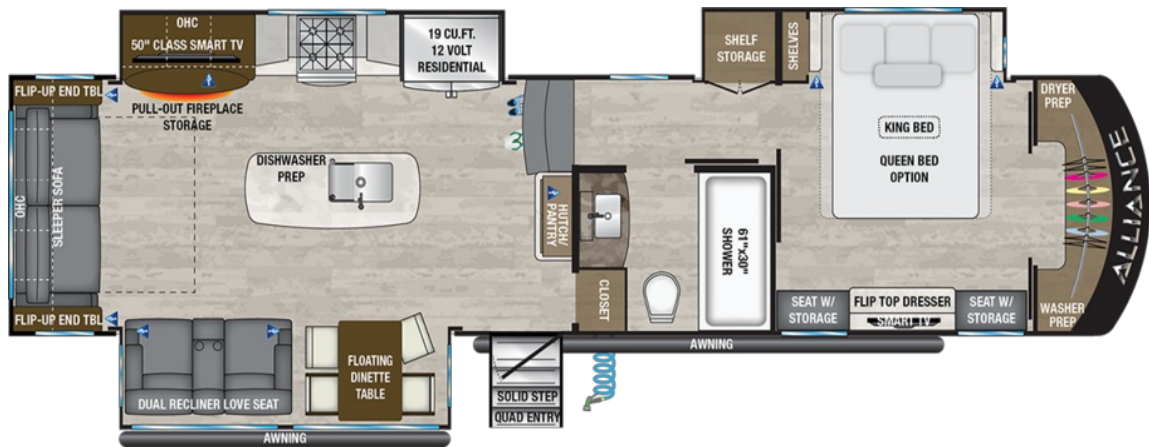

PARADIGM 340RL

37' - 10"
LENGTH

13' 5"
HEIGHT

12,782 lbs
DRY WEIGHT

16,500 lbs
GVWR

2,728 lbs
HITCH WEIGHT

98 / 106 / 53 Gal
FRESH/GRAY/BLACK

CUSTOMER DRIVEN FEATURES

Innovative Storage Solutions

- Flip Up Storage in End Tables, Bed-room Dresser and Pull Out Storage In Fireplace

Flush Floor Kitchen Slide Out

- Eliminates Awkward Lip in Kitchen Slide

Benchmark Chassis

- Stronger Design + Flush Upper Deck = Smarter Chassis / Space Saver

High Gloss Sidewalls with AZDEL Composite Substrate

- Mold and Rot Resistant

Huge Residential Shower with Flip Down Teak Seat

Designer Accent Lighting Throughout

- Kitchen Sink Surround, Crown Molding and Kitchen Soffit