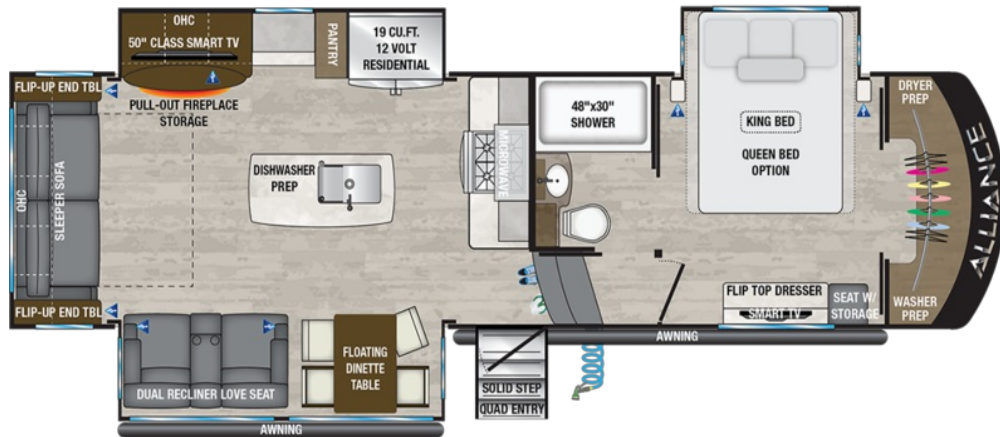

PARADIGM 295MK

33' - 3"
LENGTH

13' 5"
HEIGHT

11,666 lbs
DRY WEIGHT

15,000 lbs
GVWR

2,350 lbs
HITCH WEIGHT

98 / 106 / 53 Gal
FRESH/GRAY/BLACK

CUSTOMER DRIVEN FEATURES

Innovative Storage Solutions

- Flip Up Storage in End Tables, Bed-room Dresser and Pull Out Storage In Fireplace

Flush Floor Kitchen Slide Out

- Eliminates Awkward Lip in Kitchen Slide

Benchmark Chassis

- Stronger Design + Flush Upper Deck = Smarter Chassis / Space Saver

High Gloss Sidewalls with AZDEL Composite Substrate

- Mold and Rot Resistant

Huge Residential Shower with Flip Down Teak Seat

Designer Accent Lighting Throughout

- Kitchen Sink Surround, Crown Molding and Kitchen Soffit